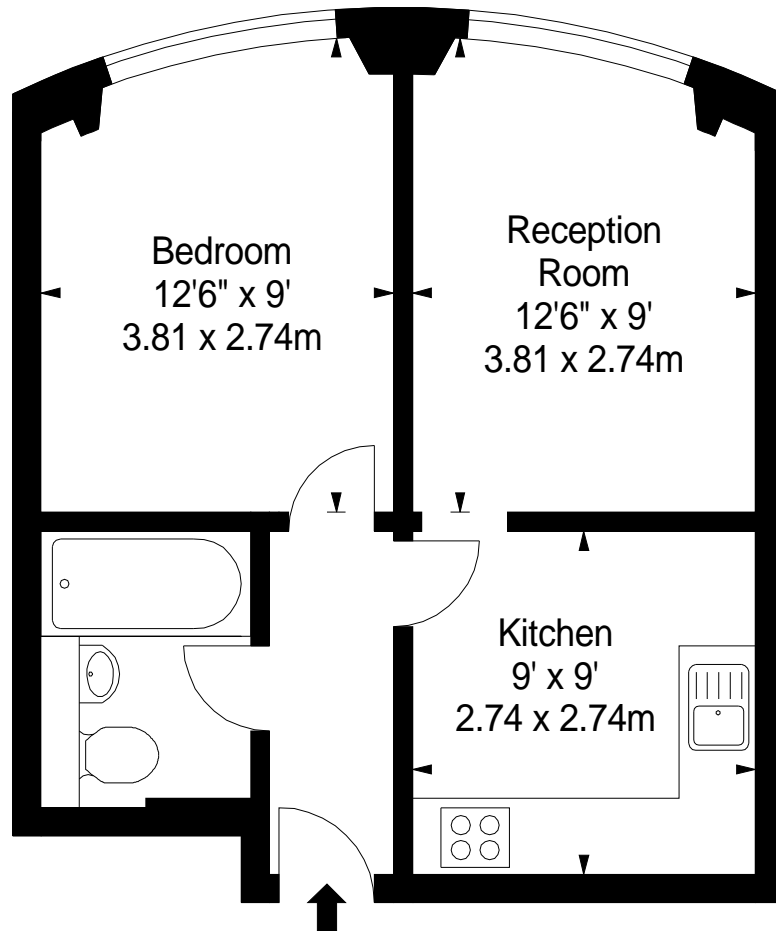

Flat 2.4,
86 - 92 Kensington Garden Square, W2
Approx. Gross Internal Area *
384 Ft² - 35.67 M²

Second Floor