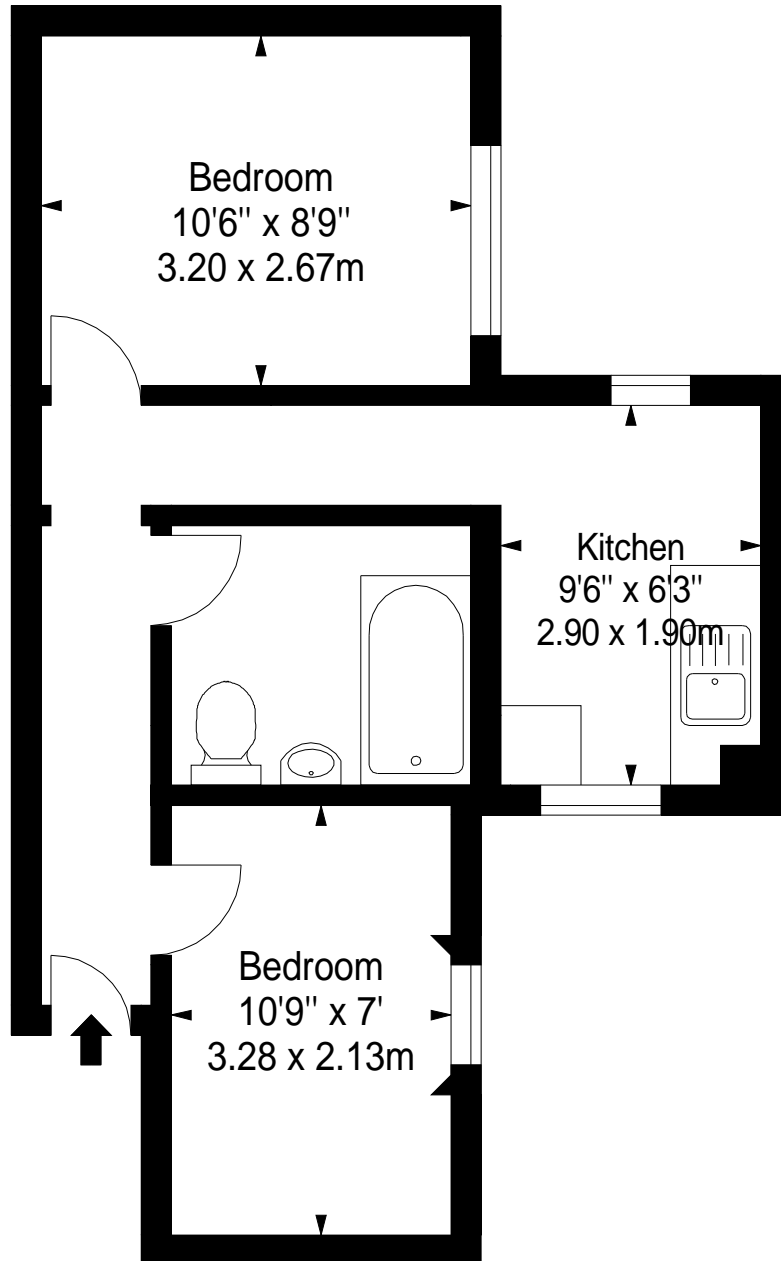

**Flat 3.6,
86 - 92 Kensington Garden Square, W2**

**Approx. Gross Internal Area *
366 Ft² - 34.00 M²**

Third Floor